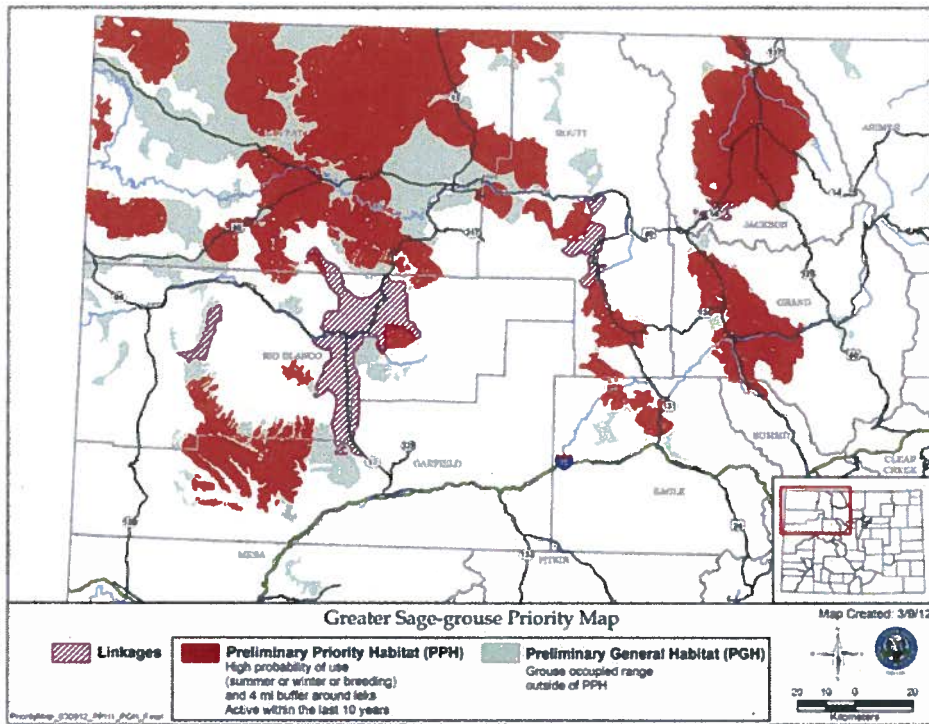

Greater Sage-grouse Priority Habitat [Printer friendly version](#)

- Species Profiles
- **Species of Concern**
- Living With Wildlife
- Colorado Wildlife Action Plan
- Recovery & Conservation Plans
- Sagebrush & Sage Species Conservation Strategy
- Grassland Species
- Colorado Wildlife Heritage Foundation

Colorado maps priority habitat for greater sage-grouse

Colorado Parks and Wildlife (CPW) is participating in a collaborative conservation effort designed to support greater sage-grouse populations and protect greater sage-grouse habitat, so that there is no need for the federal government to list the bird.

Recently, CPW biologists completed a [map of high-priority greater sage-grouse habitat](#) in northwestern Colorado at the request of the U.S. Bureau of Land Management. The map depicts the current distribution of the bird in Colorado, based on the best available science. It provides a biological basis for land use recommendations that focus conservation efforts on the most important habitat.

This map and similar maps from 10 other states will be used by the BLM to develop its National Greater Sage-grouse Planning Strategy and inform changes to relevant BLM Resource Management Plans by September 2014. The BLM is seeking comments on the scope of issues that should be addressed in evaluating greater sage-grouse conservation measures in land use plans through March 23, 2012.

[Greater Sage-grouse Priority Map](#)

To learn more about Colorado's conservation efforts, visit CPW's [Greater Sage-grouse Studies page](#).

To learn more about BLM's sage-grouse conservation efforts in Colorado and the National Greater Sage-grouse Planning Strategy, visit the [BLM website](#).

To download the shape-files for CPW's priority habitat map, please visit the [ArcGIS Online website](#).

Last Updated: 4/26/2012 9:28 PM