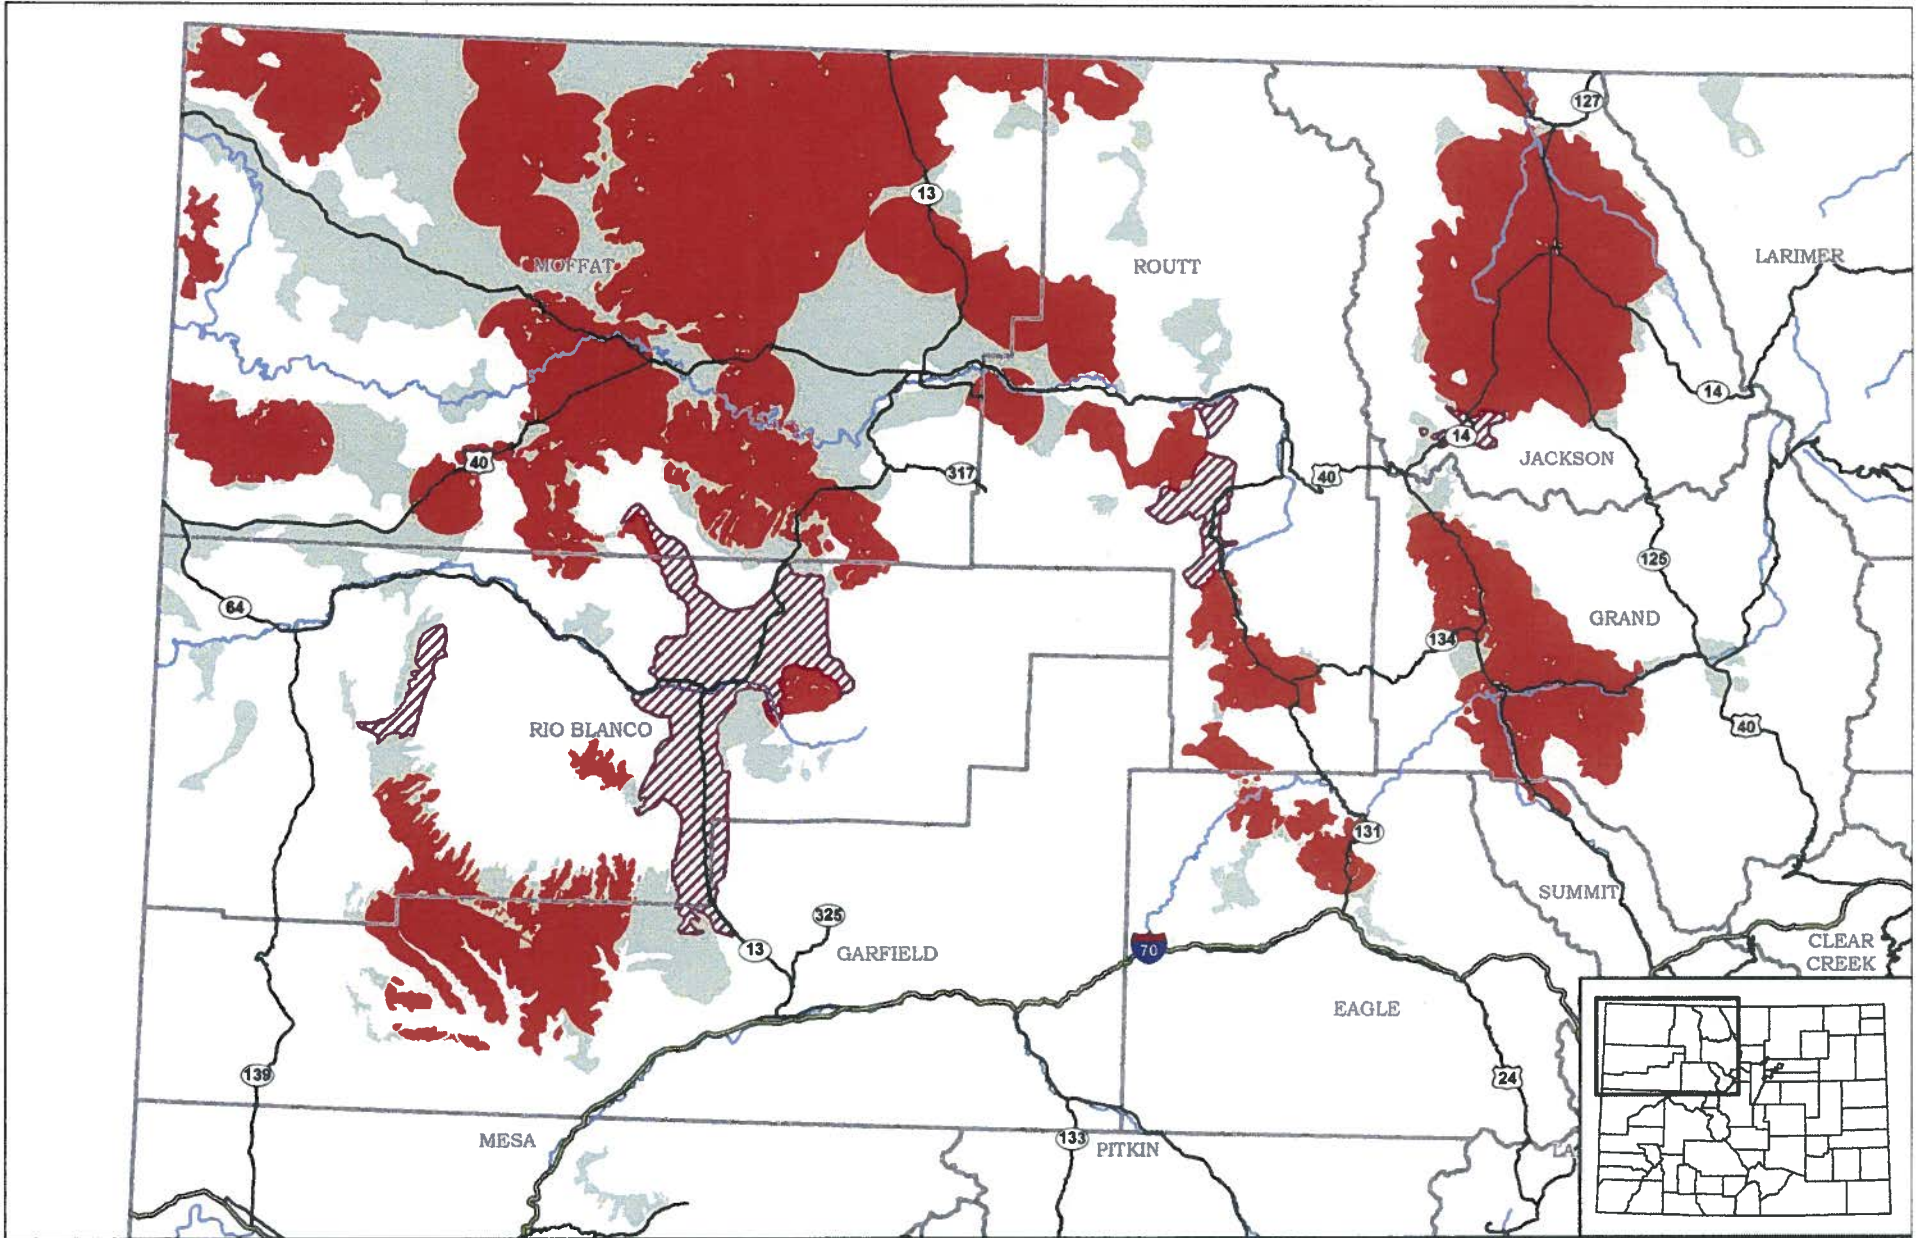

Greater Sage-grouse Priority Map

Map Created: 3/9/12

Linkages	Preliminary Priority Habitat (PPH) High probability of use (summer or winter or breeding) and 4 mi buffer around leks Active within the last 10 years	Preliminary General Habitat (PGH) Grouse occupied range outside of PPH

Scale: 0 to 20 Kilometers